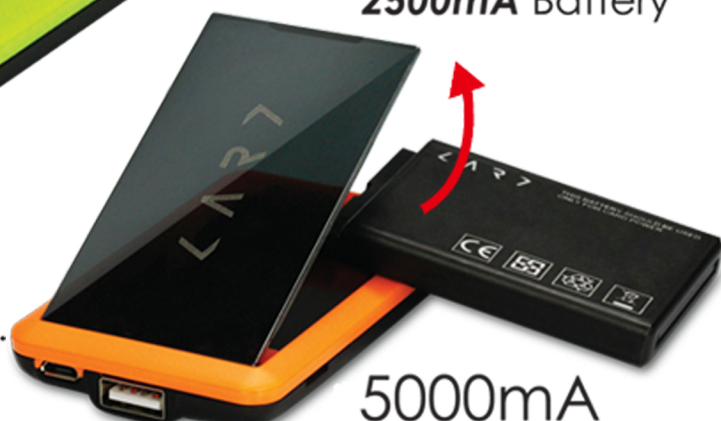

CPL Card Power Lite

LAR7
Compact And Revolutionary Designs

iPad

iPhone

Android

•CHARGE:
Use Original USB Cable(Provide By Phone)To CPS Output Socket.

Swappable Li-ON
2500mA Battery

5000mA
(2500mA+2500mA)

- RED for low battery need to charge
- ORANGE for charging process
- GREEN for charging complete

Charging your Android

Colorful

Charging your iPhone

Specification:

Input: DC 5V/(500mA/1A)

Output: DC 5V/1A (Micro USB connector)

Dimensions: 86x55x12mm

Weight: 108g

Cautions:

- Don't expose main unit to Liquid or Moisture
- Do not drop the battery in fire
- Charge battery via micro USB port (Fast charge takes 2 hours compared to normal time of 3.5 hours)