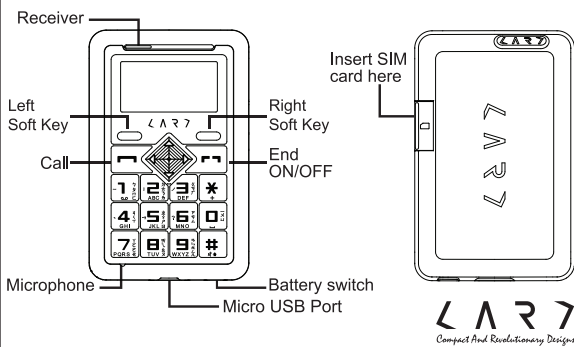

CM1-Globe Quick Guide

Key Light:

Settings OK Back	Settings 1 Phone settings 2 Security setti... OK Back	Phone settings 4 Pref.input m... 5 Key Light OK Back
Key Light 1 enable or disa... Activate Options Back	Key Light 2 Start 13:00 Save Back	Key Light 3 End 08:00 Save Back
Alarm: Organizer 4 Calendar 5 Alarm OK Back	Alarm 00:00 AM 00:00 AM Edit Back	Edit 1 Status On Options Back