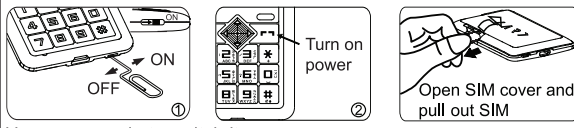

CM1-Globe Quick Guide

Key Light:

Settings OK Back	Settings 1 Phone settings 2 Security setti... OK Back	Phone settings 4 Pref.input m... 5 Key Light OK Back
Key Light 1 enable or disa... Activate Options Back	Key Light 2 Start 13:00 Save Back	Key Light 3 End 08:00 Save Back
Alarm: Organizer 4 Calendar 5 Alarm OK Back	Alarm 00:00 AM 00:00 AM Edit Back	Edit 1 Status On Options Back

First Time POWER ON Remove SIM Card

Use a paper-pin to switch it on. Please switch it off if you will not use the phone for a long period

Insert SIM Card

Notice: This phone supports 1.8V and 3V SIM cards. For Micro SMI and Nano SIM card Please combine with the SIM Adapter of CARD before use.