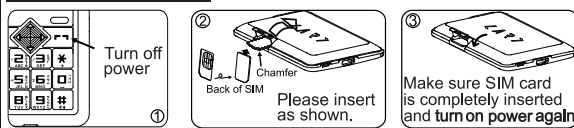

CM1-Globe Quick Guide

Key Light:

Settings OK Back	Settings 1 Phone settings 2 Security setti... OK Back	Phone settings 4 Pref.input m... 5 Key Light OK Back
Key Light 1 enable or disa... Activate Options Back	Key Light 2 Start 13:00 Save Back	Key Light 3 End 08:00 Save Back
Alarm: Organizer 4 Calendar 5 Alarm OK Back	Alarm 00:00 AM 00:00 AM Edit Back	Edit 1 Status On Options Back

First Time POWER ON Remove SIM Card

Use a paper-pin to switch it on. Please switch it off if you will not use the phone for a long period

Insert SIM Card

Notice: This phone supports 1.8V and 3V SIM cards. For Micro SMI and Nano SIM card Please combine with the SIM Adapter of CARD before use.